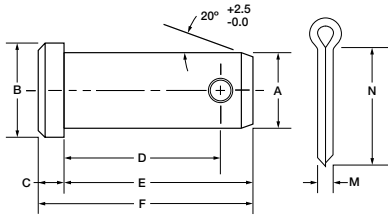

# YOKE PINS

**Material:** C-1030

**Finish:** Self-Colored, Plated

Part No.	Dimensions In Inches						Cotter Pin		Unit Weight (Lbs.)
	A	B	C	Min. D	E	F	M	N	
<b>PY004</b>	1/4	3/8	3/32	43/64	49/64	55/64	1/16	7/16	0.02
<b>PY005</b>	5/16	7/16	3/32	13/16	15/16	1 1/32	3/32	1/2	0.03
<b>PY006</b>	3/8	1/2	1/8	15/16	1 1/16	1 3/16	3/32	5/8	0.04
<b>PY007</b>	7/16	9/16	5/32	1 1/16	1 3/16	1 11/32	3/32	3/4	0.06
<b>PY008</b>	1/2	5/8	5/32	1 13/64	1 23/64	1 33/64	1/8	7/8	0.09
<b>PY010</b>	5/8	13/16	13/64	1 29/64	1 39/64	1 13/16	1/8	1	1.75
<b>PY012</b>	3/4	15/16	1/4	1 23/32	1 29/32	2 5/32	5/32	1 1/4	3.00